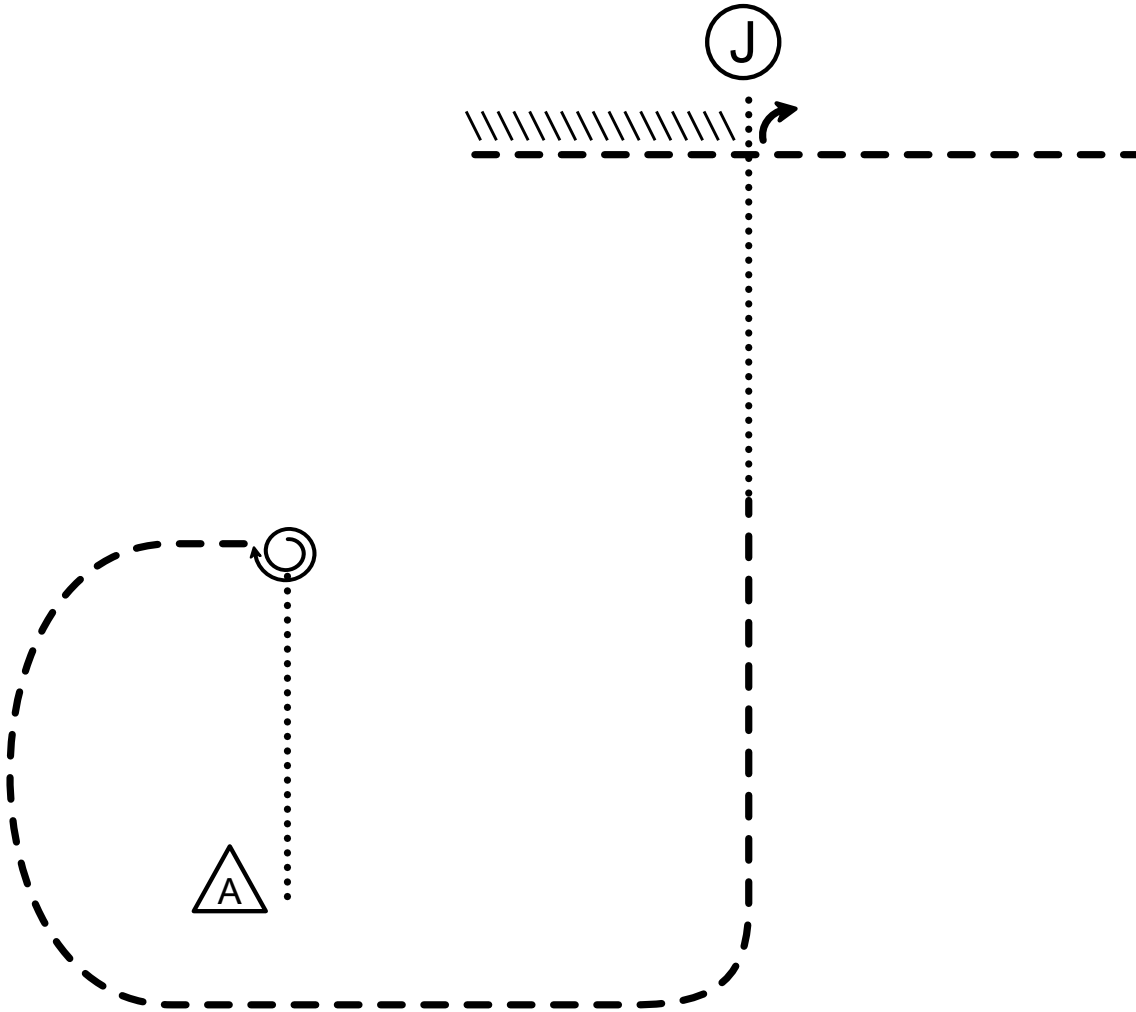

472. APHA Showmanship Master

471. APHA Showmanship AM

470. APHA Showmanship YA 18&

Pattern design by NULL

Be ready at A

1. Walk 2 horse lengths
2. 630° turn
3. Trot the loop around A and 1/2 way to judge
4. Break to walk and walk to judge
5. 90° turn
6. Set up for inspection
7. Back 2 horse lengths and trot to exit