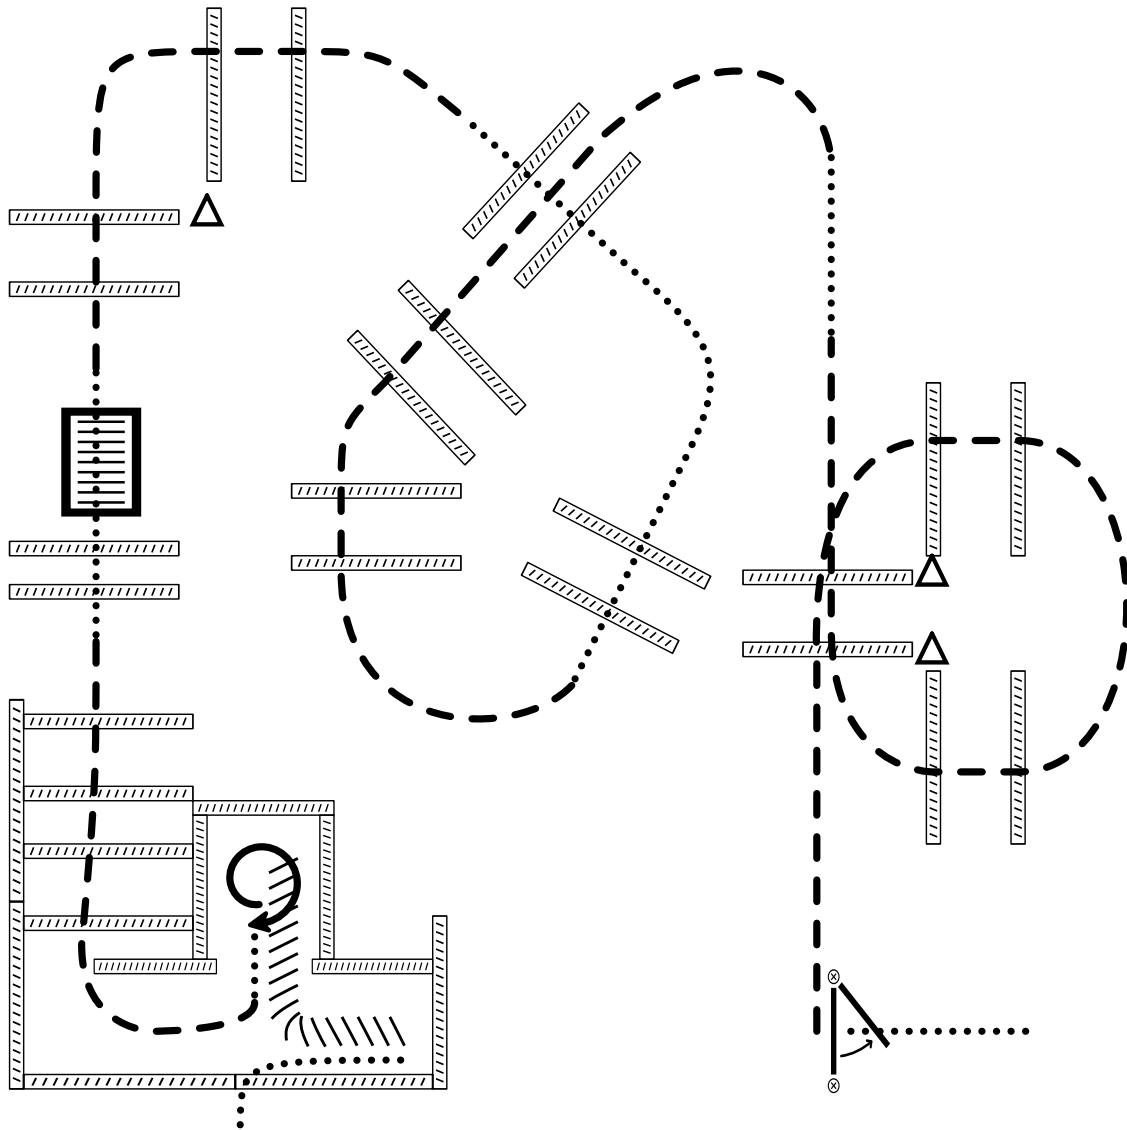

Pattern design by

1. Walk into chute and back
2. 360° either direction, walk out of box jog or trot out over poles
3. Break to walk over poles and bridge
4. Right lead lope over poles
5. Trot or jog over poles
6. Right lead lope over poles, break to jog
7. Left lead lope over poles to gate
8. Left hand push turn right, walk to finish

Pattern design by

1. Walk into chute and back
2. 360° to the right, walk out of box jog or trot out over poles
3. Break to walk over poles and bridge
4. Trot or jog over poles
5. Walk over poles
6. Trot or jog over poles
7. Break to walk then trot or jog over poles to gate
8. Left hand push turn right, walk to finish