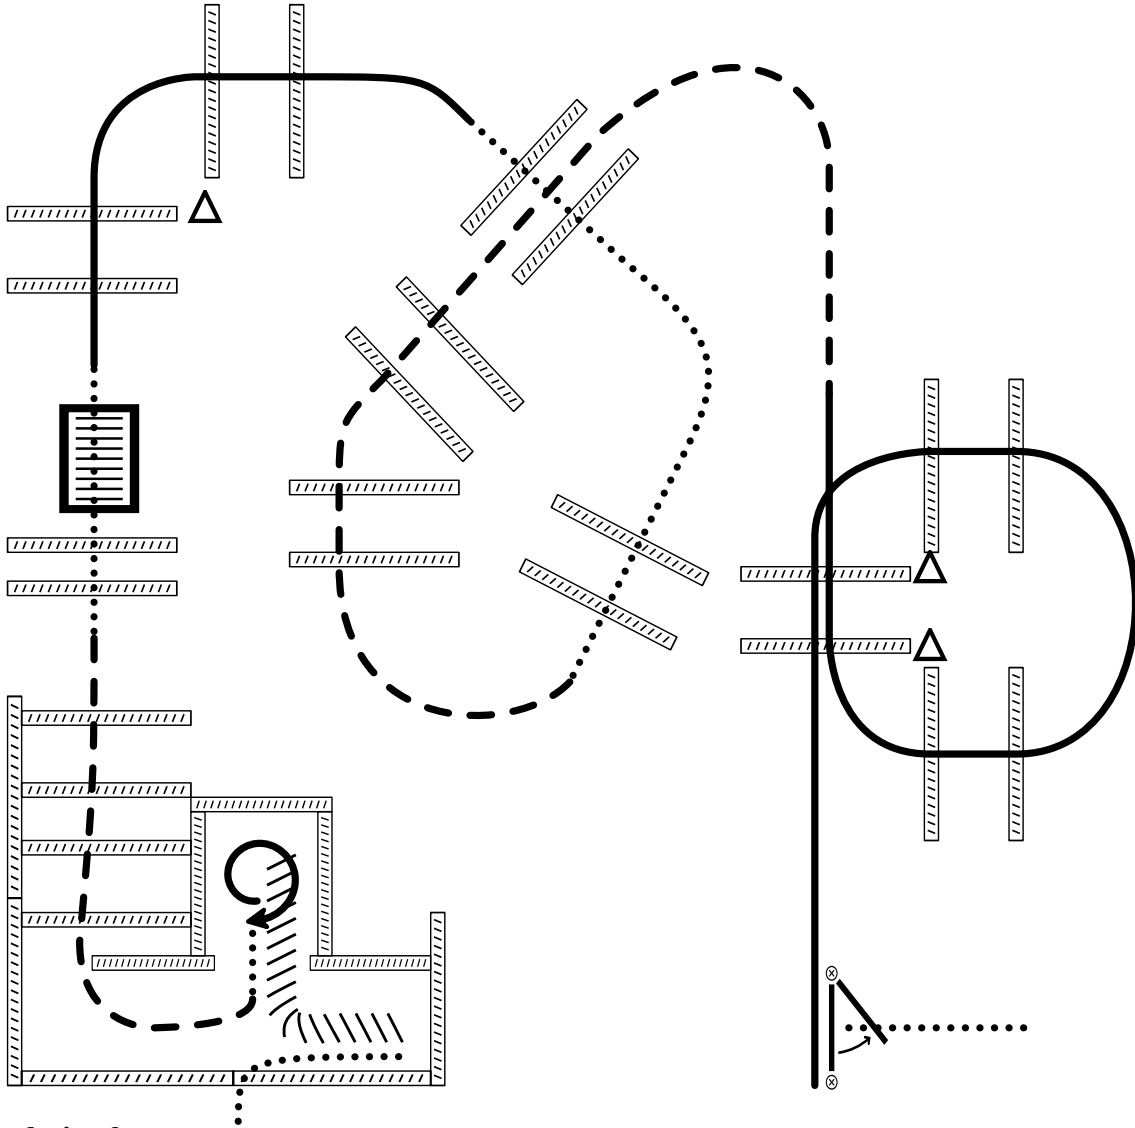

472. APHA Showmanship Master

471. APHA Showmanship AM

470. APHA Showmanship YA 18&

Pattern design by NULL

Be ready at A

1. Walk 2 horse lengths
2. 630° turn
3. Trot the loop around A and 1/2 way to judge
4. Break to walk and walk to judge
5. 90° turn
6. Set up for inspection
7. Back 2 horse lengths and trot to exit

Pattern design by

1. Walk into chute and back
2. 360° to the right, walk out of box jog or trot out over poles
3. Break to walk over poles and bridge
4. Right lead lope over poles
5. Walk over poles
6. Trot or jog over poles
7. Left lead lope over poles to gate
8. Left hand push turn right, walk to finish