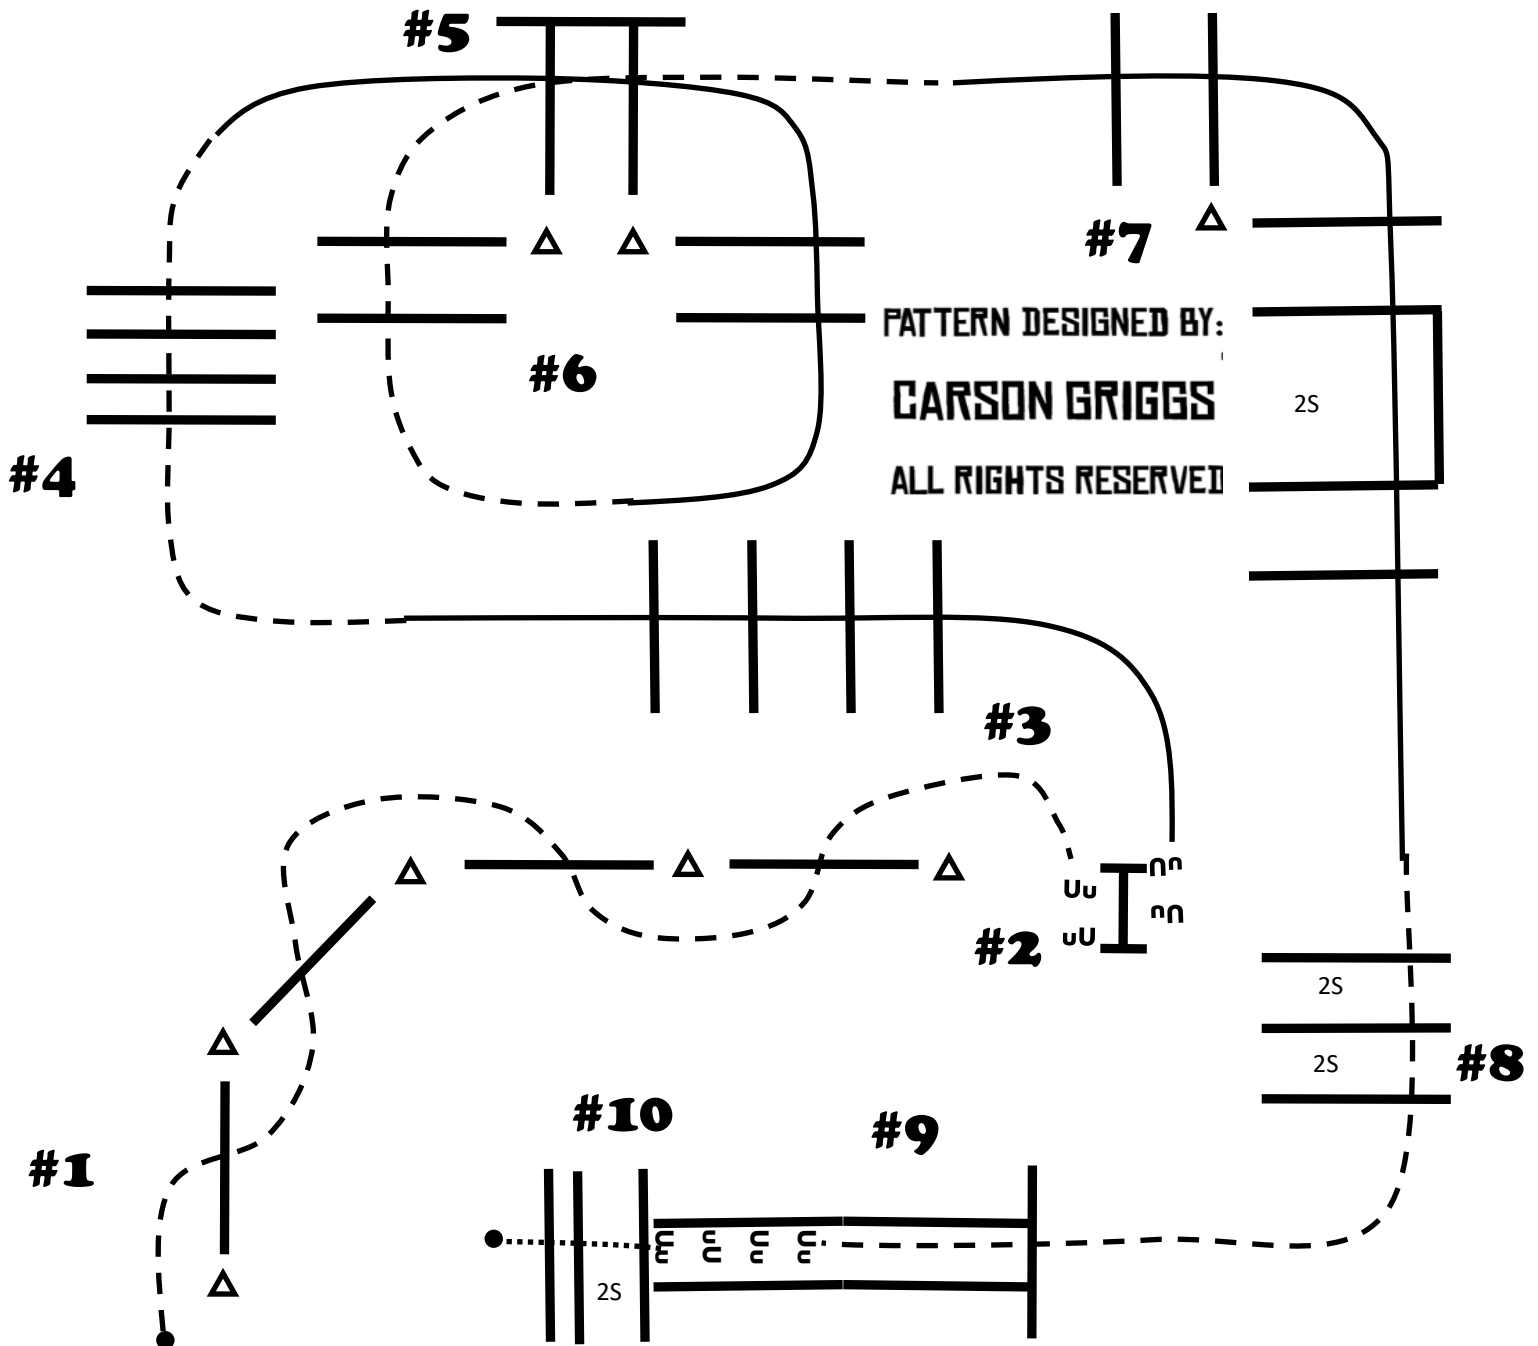

2022 TEXAS WILDFLOWER

Masters Trail — Amateur Trail

Youth Trail — Sr Trail

SPB Trail — JR Trail

MARCH 4TH

1. TROT SERPENTINE

2. OPEN GATE LEFT HAND

3. LOPE LEFT LEAD

4. JOG OVER POLES

5. LOPE FIRST 4 POLES RIGHT LEAD

6. JOG NEXT 4 POLES

7. LOPE LOGS RIGHT LEAD

8. JOG OVER POLES AND INTO CHUTE

9. BACK CORNERS

10. WALK OUT