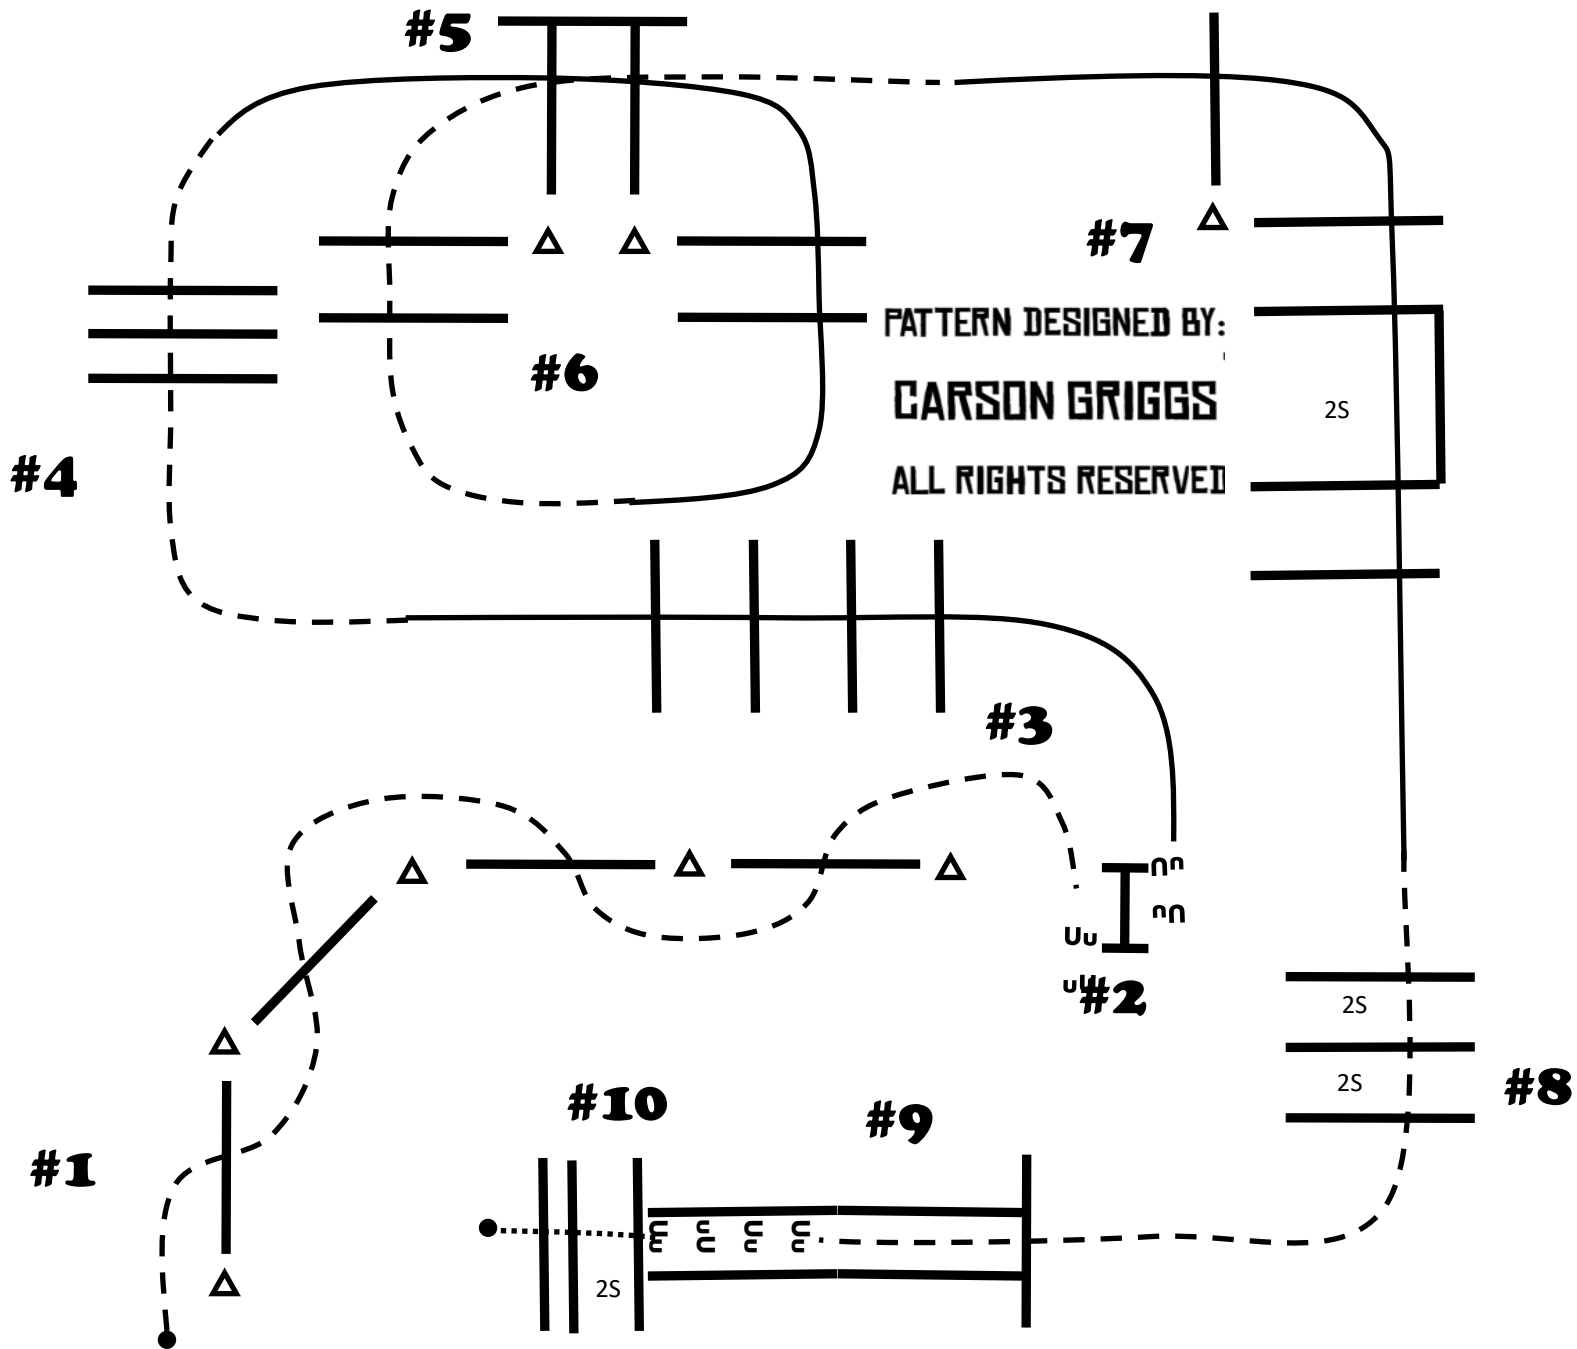

4. JOG OVER POLES

5. LOPE FIRST 4 POLES RIGHT LEAD

6. JOG NEXT 4 POLES

7. LOPE LOGS RIGHT LEAD

8. JOG OVER POLES AND INTO CHUTE

9. BACK CORNERS

10. WALK OUT

2022 TEXAS WILDFLOWER

Green Trail — Novice Am Trail

Novice Youth Trail

MARCH 4TH

1. TROT SERPENTINE

2. OPEN GATE LEFT HAND

3. LOPE LEFT LEAD

4. JOG OVER POLES

5. LOPE FIRST 4 POLES RIGHT LEAD

1. TROT SERPENTINE

2. OPEN GATE LEFT HAND

3. TROT TO #3, WALK LOGS

4. JOG OVER POLES

5. WALK OVERS

6. JOG OBSTACLE #6

7. JOG OVER POLES AND INTO CHUTE

8. BACK UP STRAIGHT