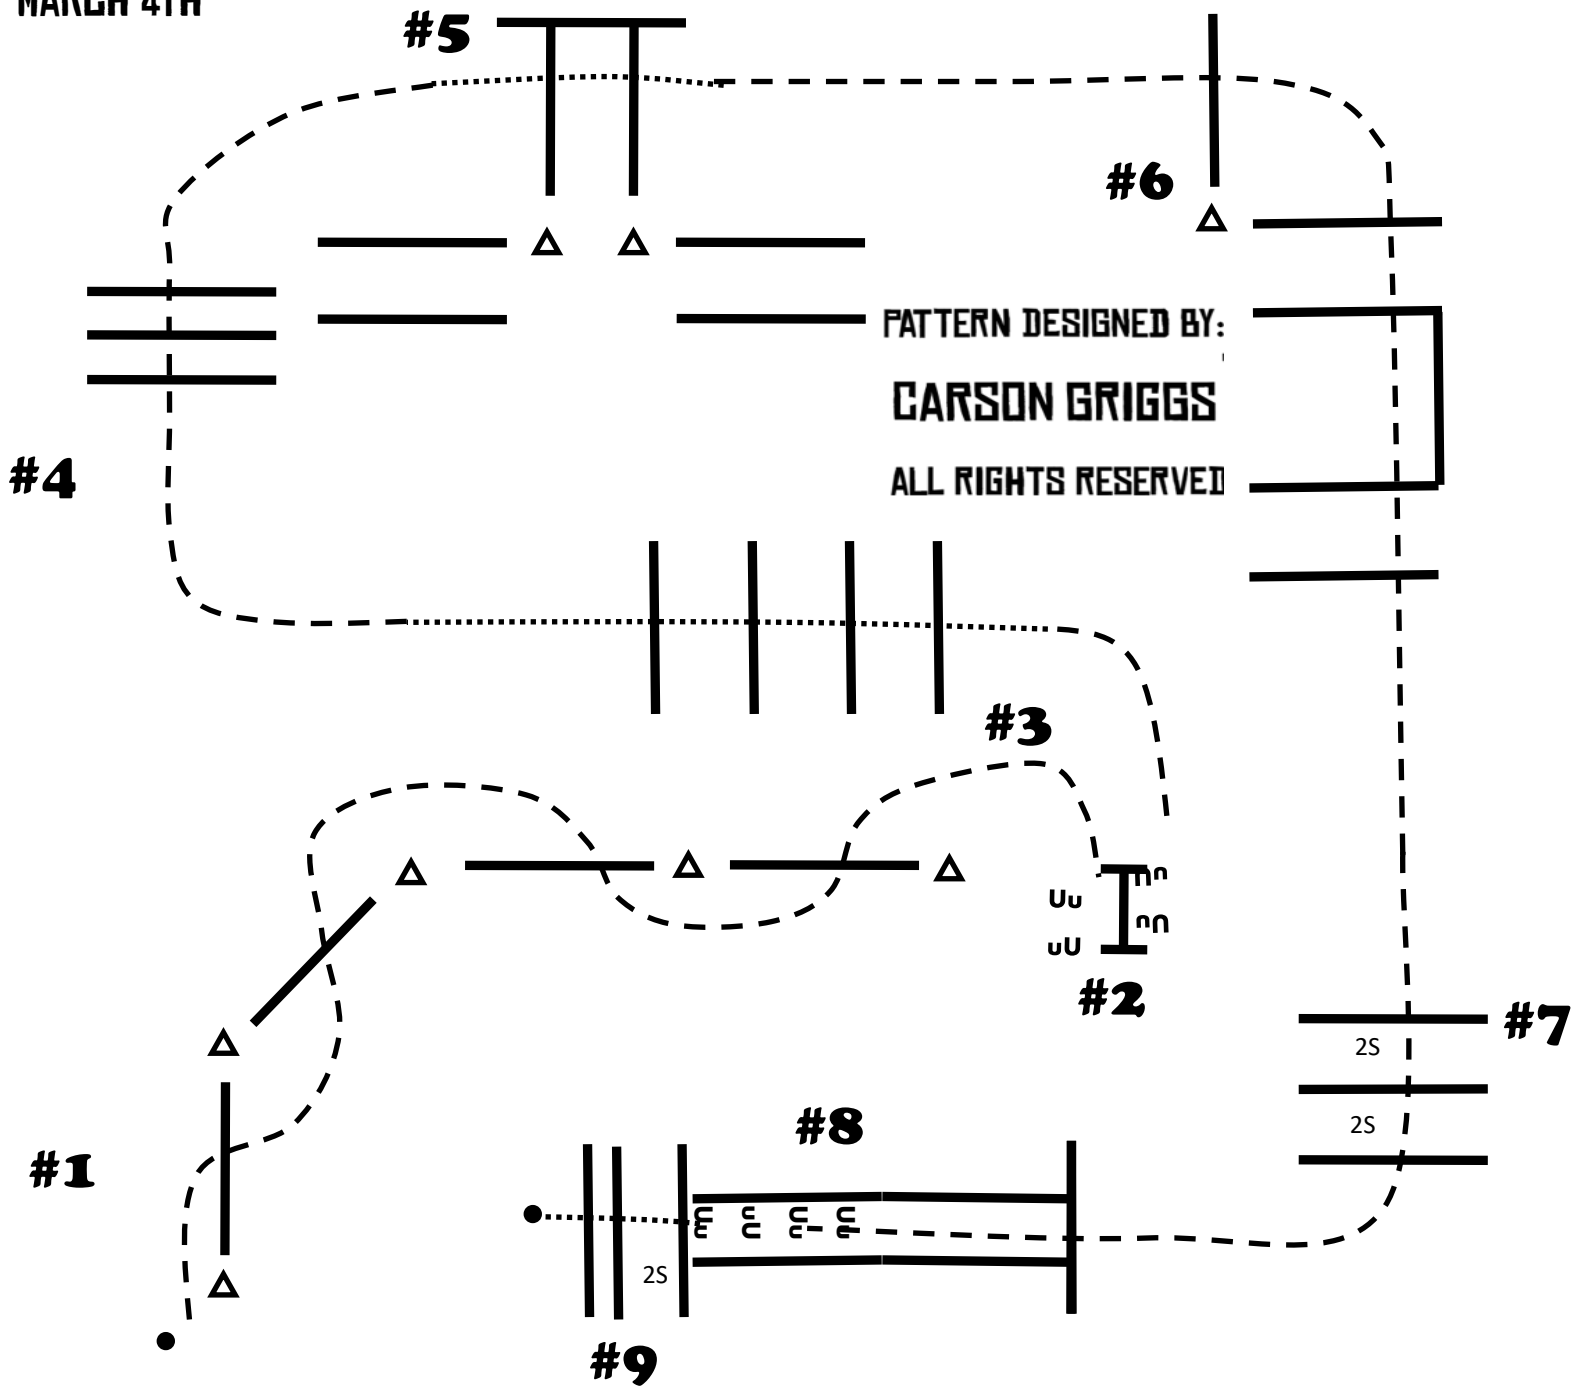

6. JOG NEXT 4 POLES

7. LOPE LOGS RIGHT LEAD

8. JOG OVER POLES AND INTO CHUTE

9. BACK INTO BOX

10. 360 EITHER WAY AND WALK OUT

2022 TEXAS WILDFLOWER

All Walk Trot Trail

MARCH 4TH

1. TROT SERPENTINE

2. OPEN GATE LEFT HAND

3. TROT TO #3, WALK LOGS

4. JOG OVER POLES

5. WALK OVERS

6. JOG OBSTACLE #6

7. JOG OVER POLES AND INTO CHUTE

8. BACK UP STRAIGHT